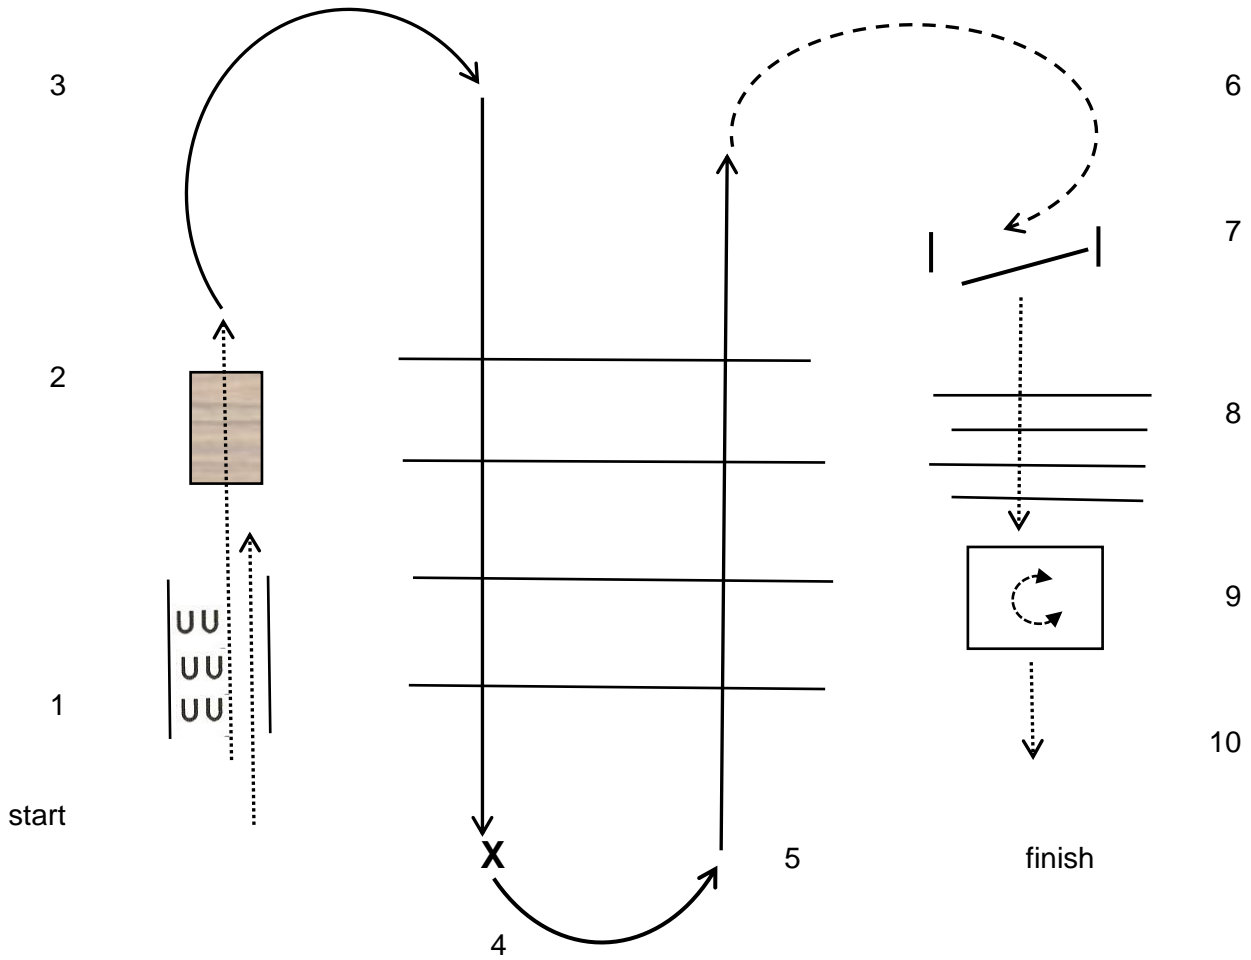

JANE JOHNSON MEMORIAL OPEN HORSE SHOW

Saturday, June 22, 2019

\$100 Open Trail

Class 1

Trail Classes held in covered arena

- 1 Walk thru chute, back length of chute
- 2 Walk out and over bridge
- 3 Right lead lope around & over poles
- 4 Lead change, simple or flying
- 5 Left lead lope over poles
- 6 Transition to jog around to gate

- 7 Open, pass thru & close left hand gate
- 8 Walk over poles into box
- 9 360° turn either direction
- 10 Walk out of box to finish

- Walk
- Jog
- Lope
- UU Back
- X Lead chg

|